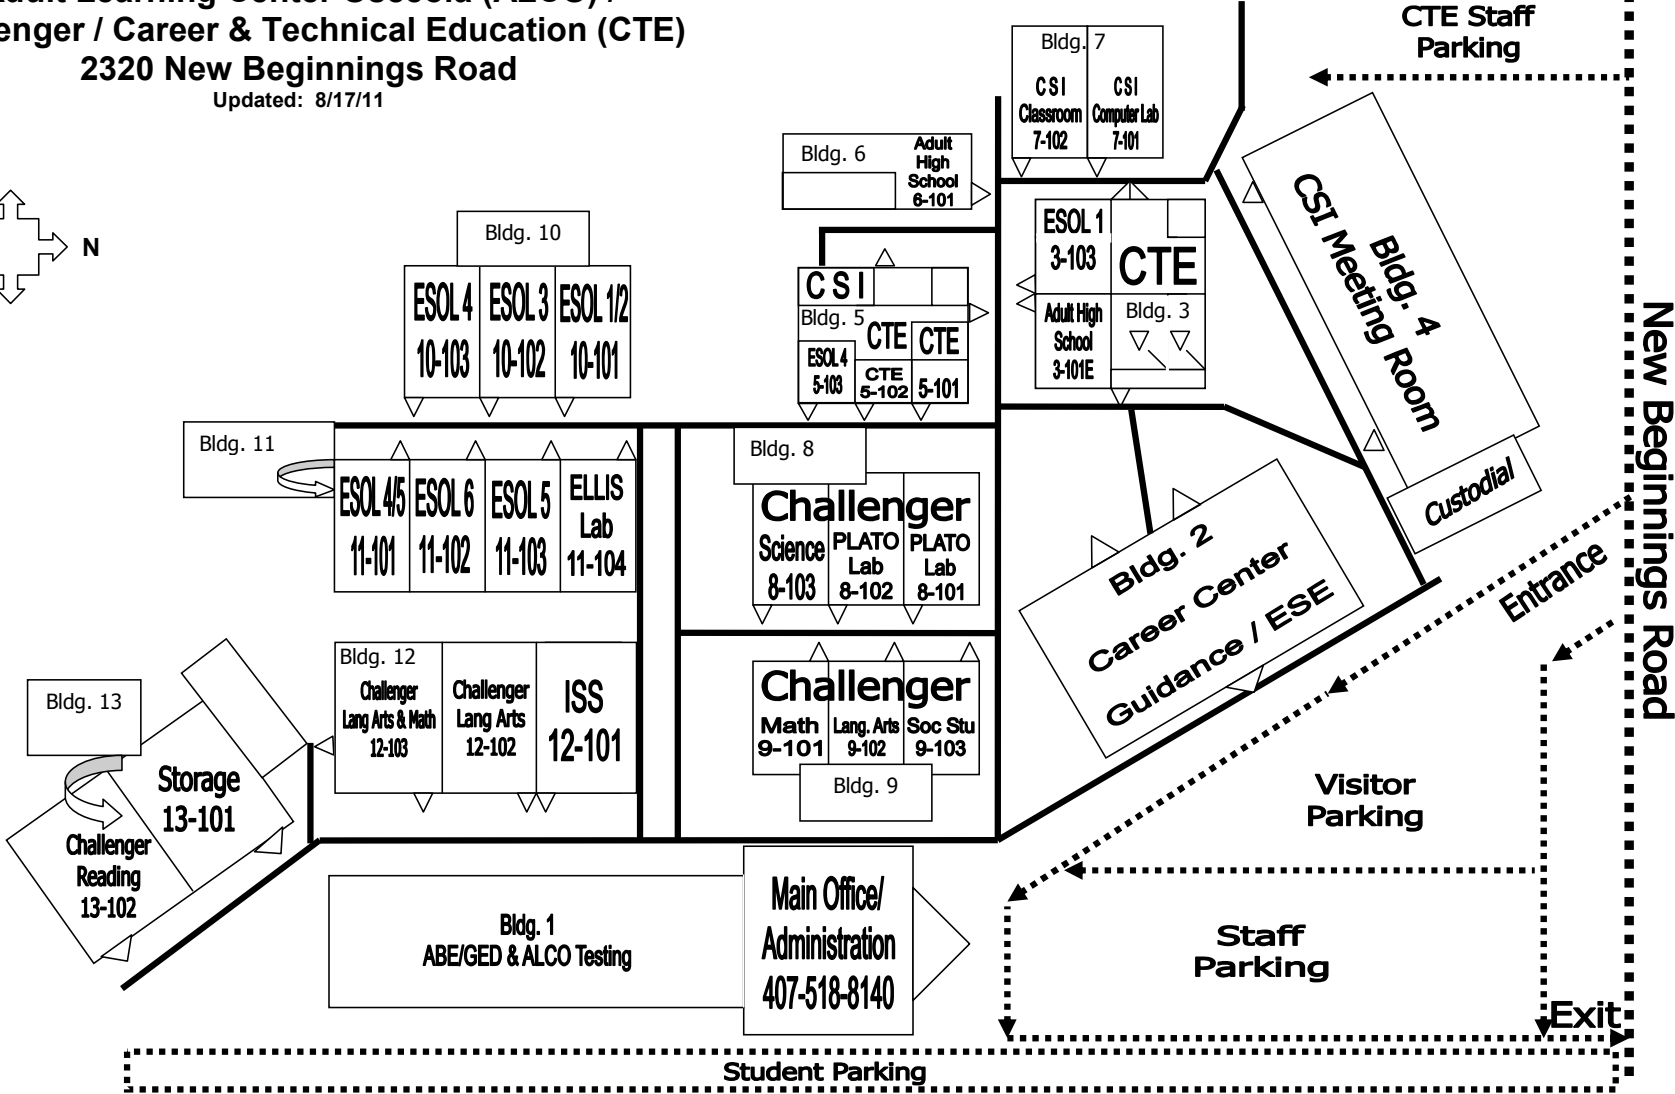

Simpson Road

**Adult Learning Center Osceola (ALCO) /
Challenger / Career & Technical Education (CTE)
2320 New Beginnings Road**

Updated: 8/17/11

New Beginnings Road

Student Parking

Staff Parking

Visitor Parking

Entrance

Exit